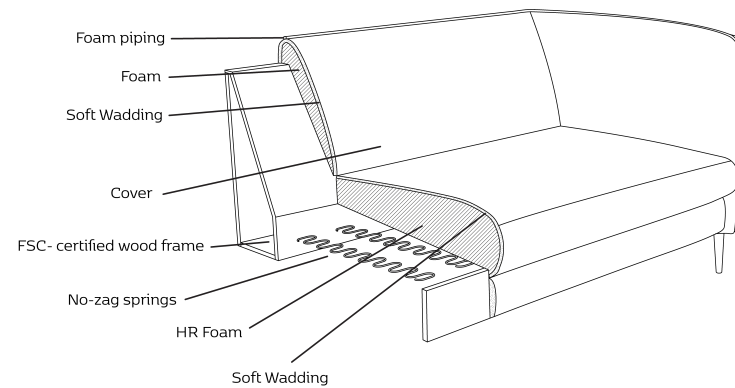

Specifications of Belle

Belle is sculptural, organic and completely irresistible for the eye that love great design. A modern icon with some beautiful unique details. The soft lines and the simple silhouette of the design have references to the very essence of Scandinavian design.

Design elements

10 Combinations
Available in fabric

How to design

1. Choose design 349
2. Choose combination
3. Choose fabric

Dimensions

Construction

FLEXLUX reserves the right to modify or delete prices, products and product specifications without any prior notice. FLEXLUX has no liability for any errors or omissions in the materials. All weights and measures shown are best approximations. Seams and stitching can vary from fabric to leather.