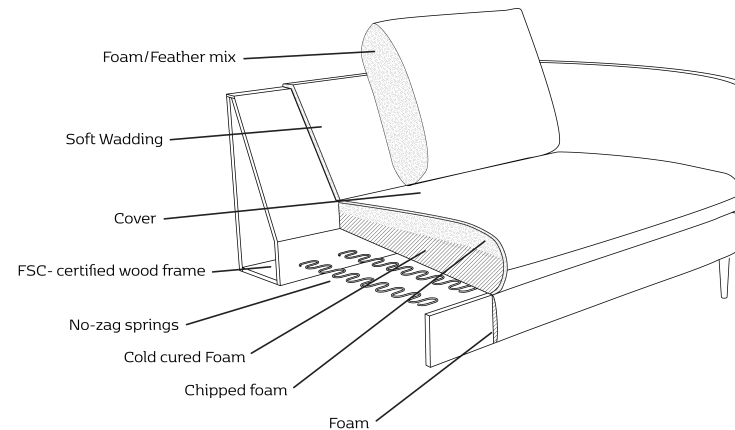

Construction

FLEXLUX reserves the right to modify or delete prices, products and product specifications without any prior notice. FLEXLUX has no liability for any errors or omissions in the materials. All weights and measures shown are best approximations. Seams and stitching can vary from fabric to leather.