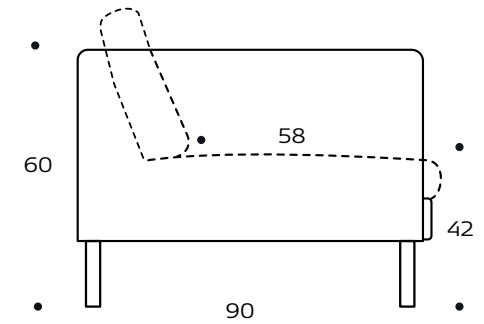

Group	Price
1	€ 0,00
2	€ 0,00
3	€ 0,00
4	€ 0,00
Omaha	-
Dakota	-
Savoy	-
Safari	-
Nature	-

3 seater + Open end

Shown combination: 0061
Mirrored combination: 0051

Specifications

Size (WxDxH) cm	261,5 x 222 x 60,5
Number of collis	2
CBM collis	1.84
Weight of collis	

Group	Price
1	€ 0,00
2	€ 0,00
3	€ 0,00
4	€ 0,00
Omaha	-
Dakota	-
Savoy	-
Safari	-
Nature	-

3.5 seater + Open end

Shown combination: 0081
Mirrored combination: 0071

Specifications

Size (WxDxH) cm	294,5 x 222 x 60,5
Number of collis	2
CBM collis	1.99
Weight of collis	

Design elements

10 Combinations
Available in fabric

How to design

1. Choose design 345
2. Choose combination
3. Choose fabric

Dimensions

Construction