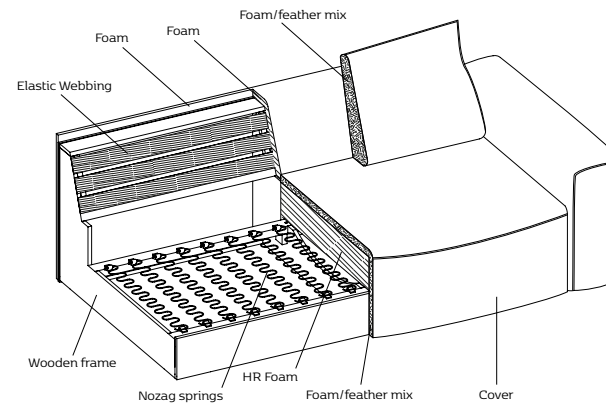

Group	Price
1	€ 0,00
2	€ 0,00
3	€ 0,00
4	€ 0,00
Omaha	€ 0,00
Dakota	€ 0,00
Savoy	€ 0,00
Safari	€ 0,00
Nature	€ 0,00

Specifications of Samone

Samone is the ultimate modern fashion statement. The oval and organic shapes offer multiple seating options. Loose back cushions with a feather-foam mix provide a cozy look and feel, and you can place the back cushions as you like. Samone further offers great seat depth, due to the feather-foam mix for excellent comfort. So, if you want a stylish and modern sofa with great comfort, Samone is the way to go.

Design elements

10 Combinations
Available in fabric

How to design

1. Choose design 339
2. Choose combination
3. Choose fabric or leather

Dimensions

Construction

FLEXLUX reserves the right to modify or delete prices, products and product specifications without any prior notice. FLEXLUX has no liability for any errors or omissions in the materials. All weights and measures shown are best approximations. Seams and stitching can vary from fabric to leather.